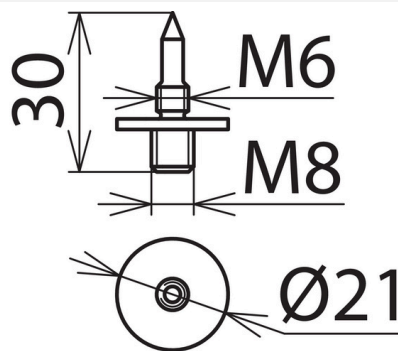

EL M8 S PHE PHV (766 925)

Figure without obligation

Figure without obligation

Type	EL M8 S PHE PHV
Part No.	766 925
Nominal voltage (U _N)	From 3 kV
Material	StSt
Weight	10 g
Customs tariff number (Comb. Nomenclature EU)	90309000
GTIN	4013364091672
PU	1 pc(s)